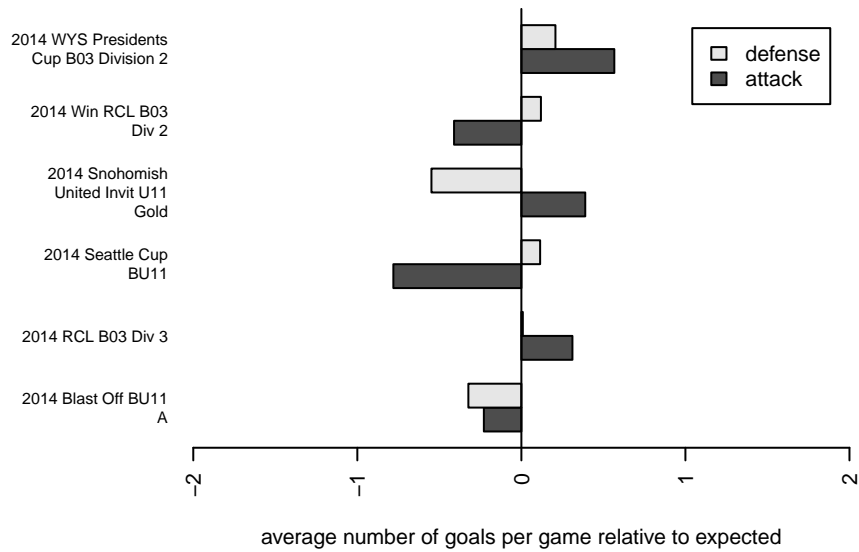

Performance relative to 13 month average