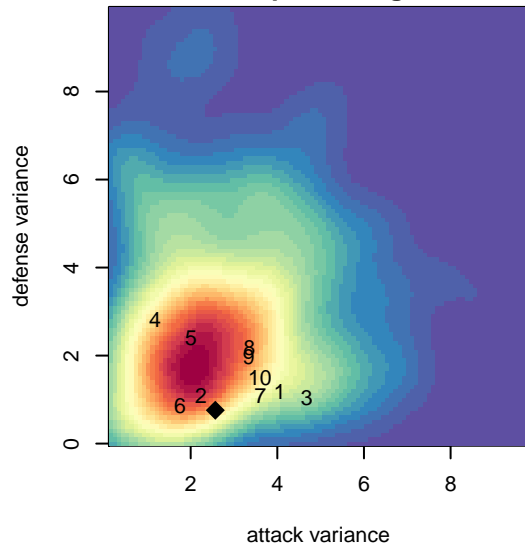

Eastside FC Blue B03

Eastside FC
Preston, WA
B03 total strength=604
attack=0.55 defense=0.47
fall league = RCL B03 Div 3
spr league = Win RCL B03 Div 2

alt names used:
Eastside FC Blue [B03]
EASTSIDE FCEASTSIDE FC BU11 BLUE
Eastside FC B03 Blue
Eastside FC B03 Blue 1 C
Eastside FC B03 Blue 1 C
Eastside FC B03 Blue 1 C

Venues played:
2014 Snohomish United Invit U11 Gold
2014 Seattle Cup BU11
2014 Blast Off BU11 A
2014 RCL B03 Div 3
2014 Win RCL B03 Div 2
2014 WYS Presidents Cup B03 Division 2

**attack and defense variance (black dot)
relative to other teams
and top 10 in region**