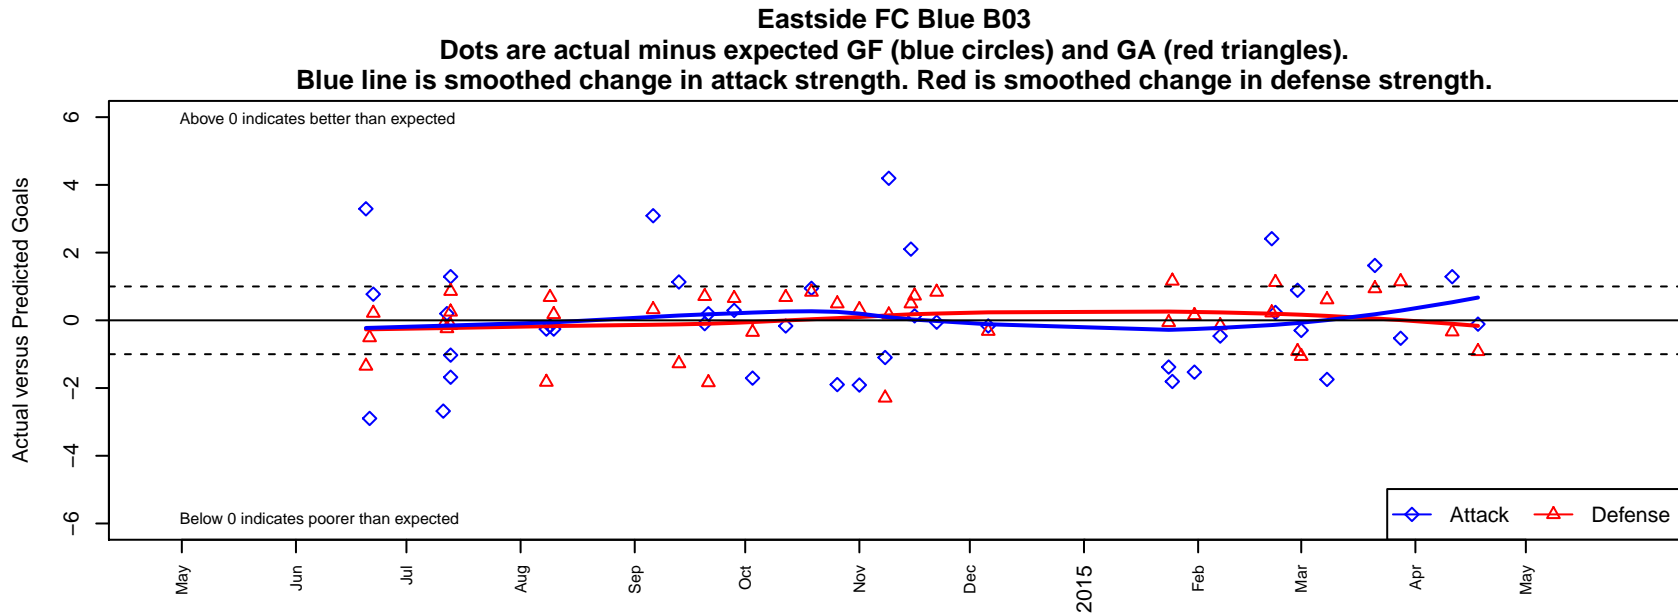

Eastside FC Blue B03

Eastside FC
Preston, WA
B03 total strength=604
attack=0.55 defense=0.47
fall league = RCL B03 Div 3
spr league = Win RCL B03 Div 2

alt names used:
Eastside FC Blue [B03]
EASTSIDE FCEASTSIDE FC BU11 BLUE
Eastside FC B03 Blue
Eastside FC B03 Blue 1 C
Eastside FC B03 Blue 1 C
Eastside FC B03 Blue 1 C

Venues played:
2014 Snohomish United Invit U11 Gold
2014 Seattle Cup BU11
2014 Blast Off BU11 A
2014 RCL B03 Div 3
2014 Win RCL B03 Div 2
2014 WYS Presidents Cup B03 Division 2

**attack and defense variance (black dot)
relative to other teams
and top 10 in region**