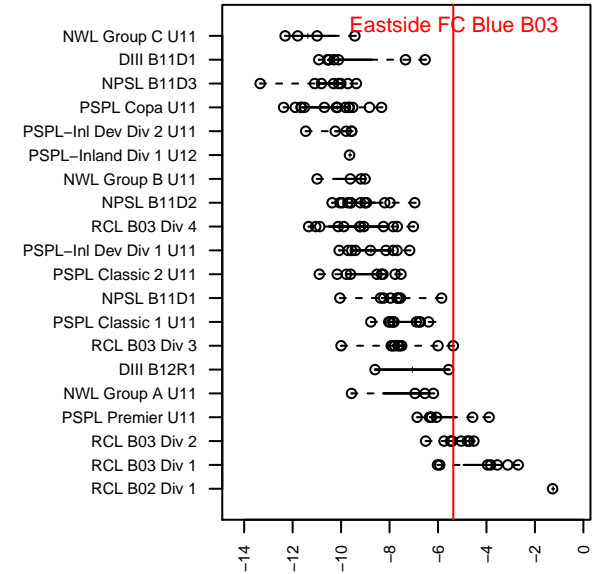

**attack and defense rating
relative to others at age
and all opponents in last 13 months**